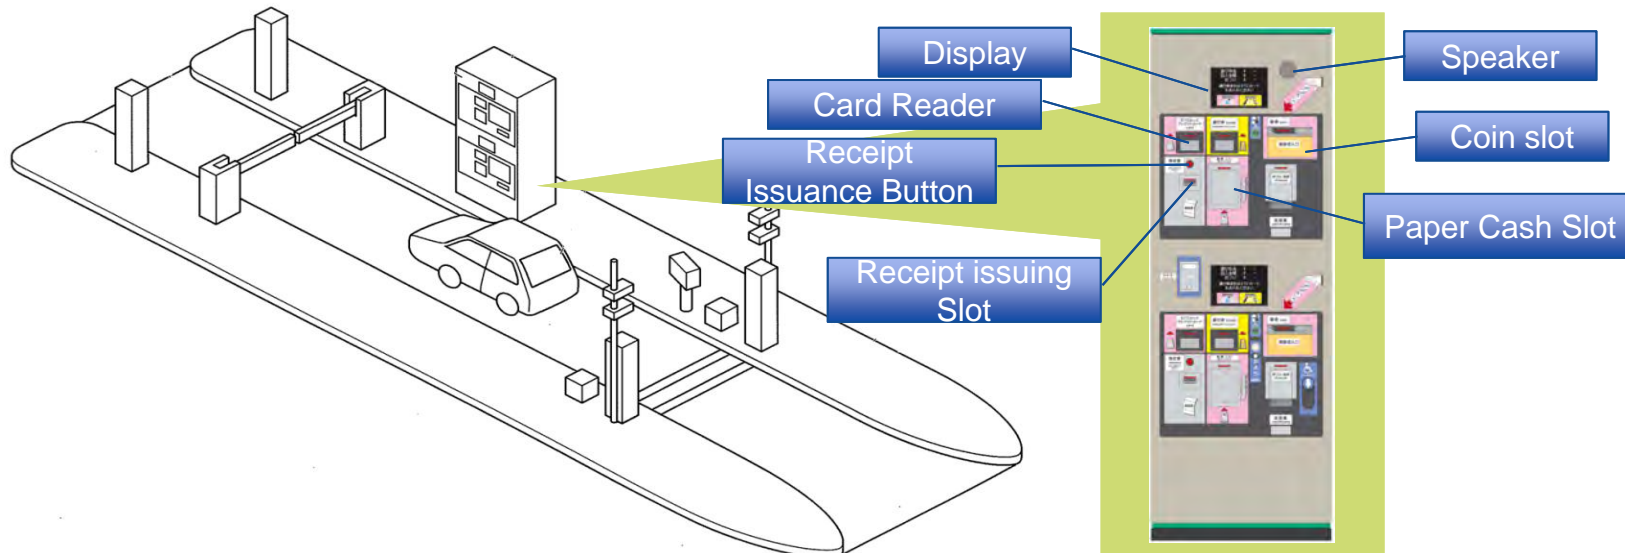

- 1. Automatic Toll Collection Machine
- 2. Improvement of Card Reader Unit
- 3. Improvement of Receipt Issuing Unit
- 4. Summary
- - Q & A

ITS WORLD CONGRESS 2017
Montréal | OCTOBER 29 - NOVEMBER 2

1. Automatic Toll Collection Machine

ITS WORLD CONGRESS 2017
Montréal | OCTOBER 29 - NOVEMBER 2

Automatic Toll Collection Machine

<Input>

- Pass Ticket (*)
- Cash
- Credit Card

(*) The motorists get a pass ticket at the entrance of the toll road.

Which slot shall be used to insert the card ?

ITS WORLD CONGRESS 2017
Montréal | OCTOBER 29 - NOVEMBER 2

Integrated Card Reader

ITS WORLD CONGRESS 2017
Montréal | OCTOBER 29 - NOVEMBER 2

Integrated Card Reader

ITS WORLD CONGRESS 2017
Montréal | OCTOBER 29 - NOVEMBER 2

4. Summary

1. The new card reader with one slot can save about one second from the current one.
2. The new receipt issuing unit can retrieve the left receipt by 100% accuracy.