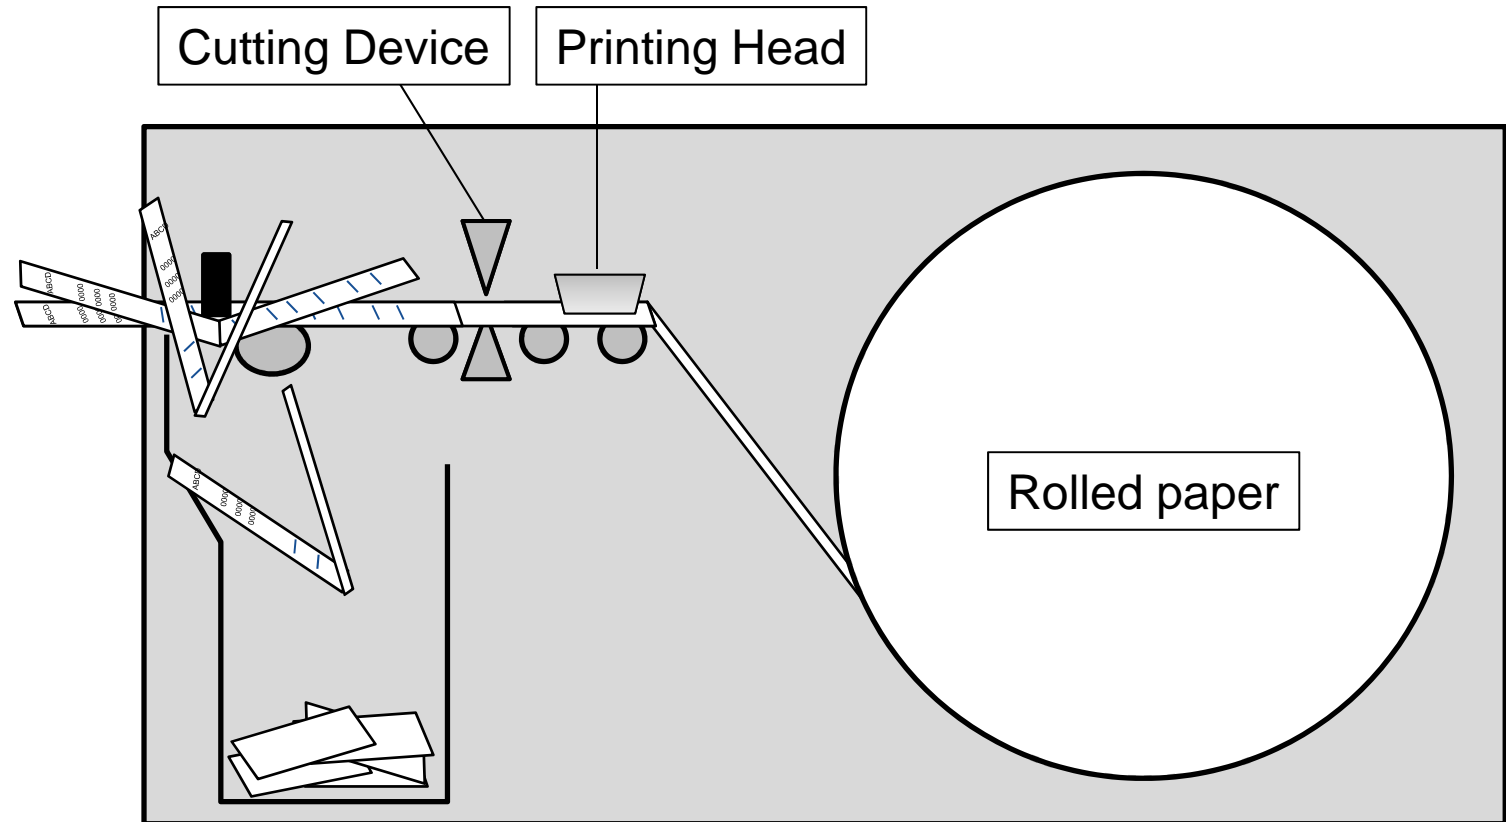

Automatically Retrieving Left Receipt