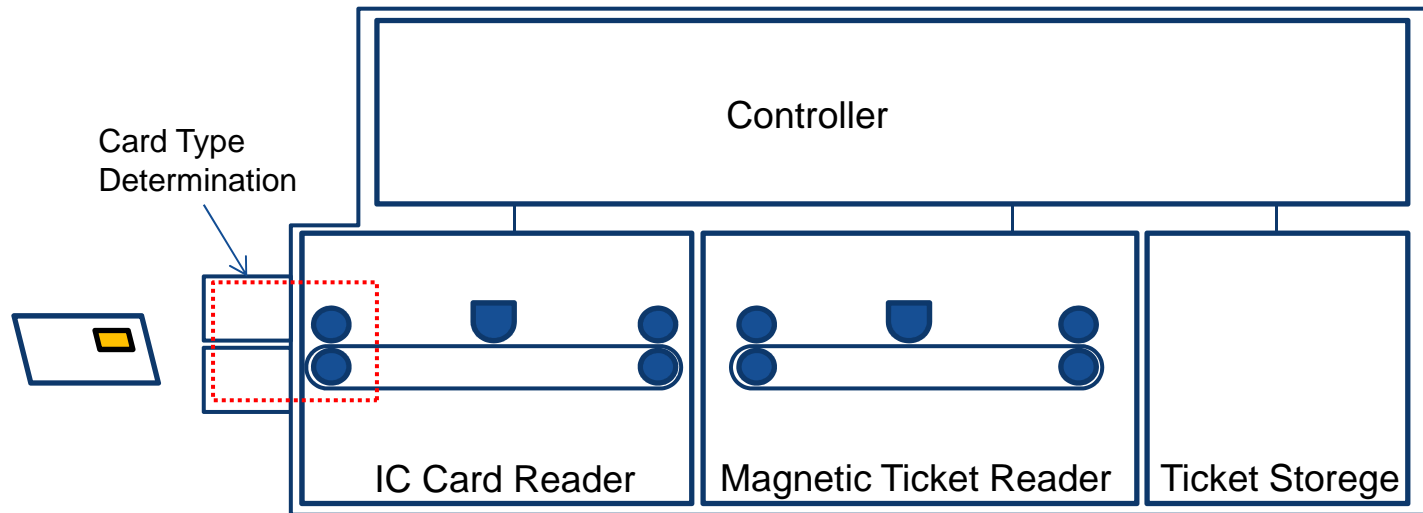

<output>

- Display
- Voice guidance
- Receipt paper

ITS WORLD CONGRESS 2017
Montréal | OCTOBER 29 - NOVEMBER 2

2. Improvement of Card Reader Unit

ITS WORLD CONGRESS 2017
Montréal | OCTOBER 29 - NOVEMBER 2

Which slot shall be used to insert the card ?

ITS WORLD CONGRESS 2017
Montréal | OCTOBER 29 - NOVEMBER 2

Integrated Card Reader

ITS WORLD CONGRESS 2017
Montréal | OCTOBER 29 - NOVEMBER 2

Integrated Card Reader

ITS WORLD CONGRESS 2017
Montréal | OCTOBER 29 - NOVEMBER 2

4. Summary

1. The new card reader with one slot can save about one second from the current one.
2. The new receipt issuing unit can retrieve the left receipt by 100% accuracy.