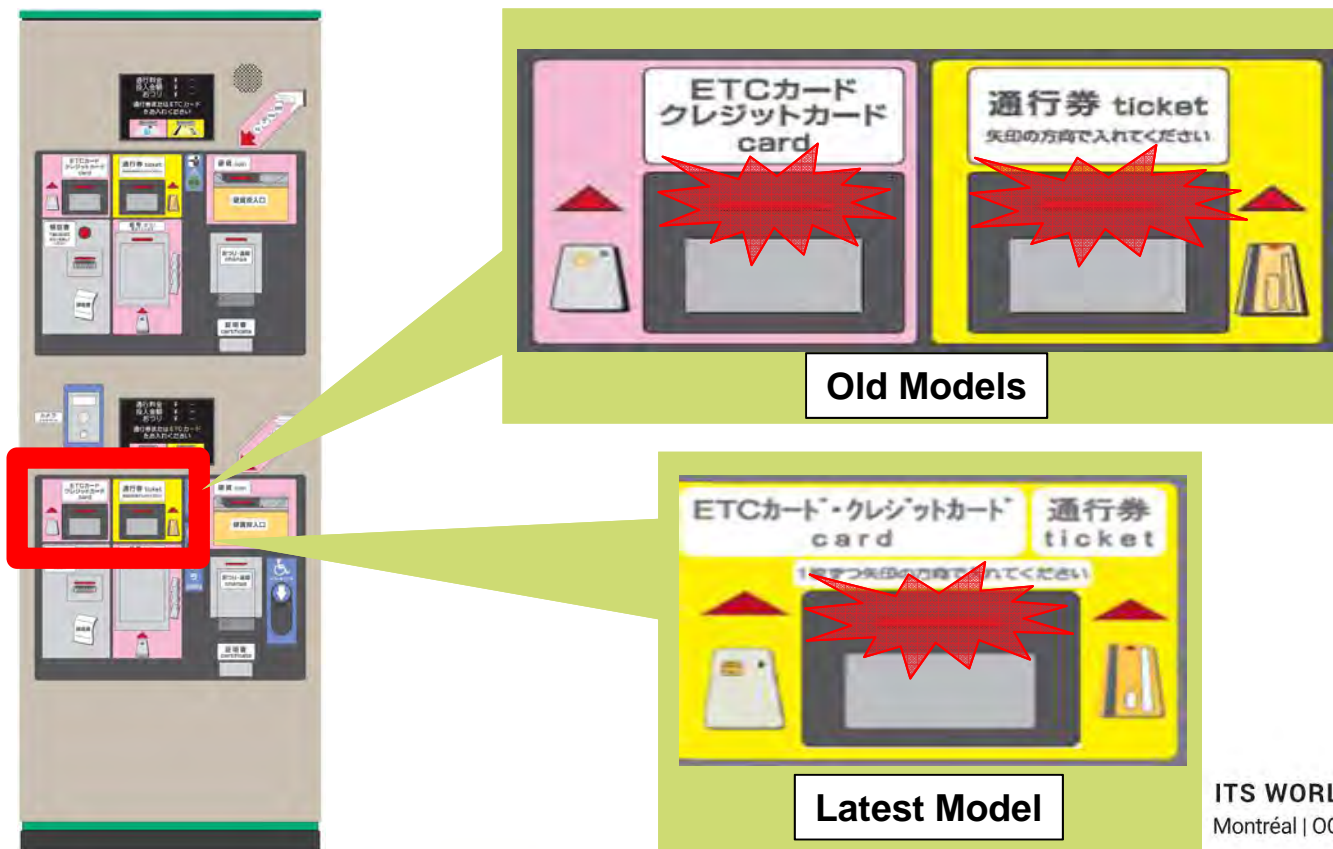

ITS WORLD CONGRESS 2017
Montréal | OCTOBER 29 - NOVEMBER 2

Automatic Toll Collection Machine

<Input>

- Pass Ticket (*)
- Cash
- Credit Card

(*) The motorists get a pass ticket at the entrance of the toll road.

<output>

- Display
- Voice guidance
- Receipt paper

ITS WORLD CONGRESS 2017
Montréal | OCTOBER 29 - NOVEMBER 2

2. Improvement of Card Reader Unit

ITS WORLD CONGRESS 2017
Montréal | OCTOBER 29 - NOVEMBER 2

Which slot shall be used to insert the card ?

ITS WORLD CONGRESS 2017
Montréal | OCTOBER 29 - NOVEMBER 2

Integrated Card Reader

ITS WORLD CONGRESS 2017
Montréal | OCTOBER 29 - NOVEMBER 2

Integrated Card Reader

ITS WORLD CONGRESS 2017
Montréal | OCTOBER 29 - NOVEMBER 2

4. Summary

1. The new card reader with one slot can save about one second from the current one.
2. The new receipt issuing unit can retrieve the left receipt by 100% accuracy.