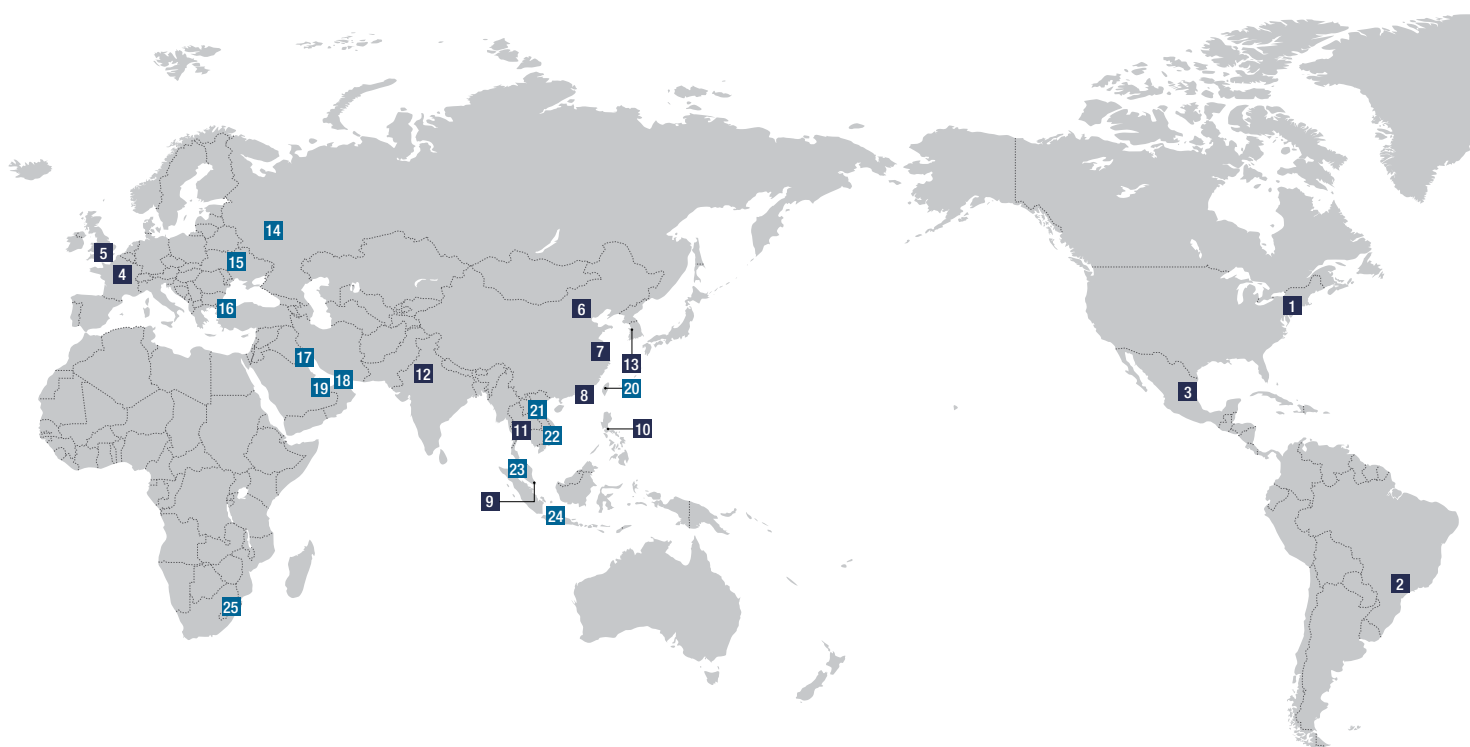

Overseas Head Offices and Networks / Oversea Offices

Overseas Head Offices and Networks

North America

- 1 Mitsubishi Heavy Industries America, Inc.

Latin America

- 2 Mitsubishi Industrias Pesadas do Brasil Ltda.
- 3 Mitsubishi Heavy Industries Mexicana, S.A. de C.V.

Europe

- 4 Mitsubishi Heavy Industries France S.A.S.
- 5 Mitsubishi Heavy Industries Europe, Ltd.

Asia

- 6 Mitsubishi Heavy Industries (China) Co., Ltd.
- 7 Mitsubishi Heavy Industries (Shanghai) Co., Ltd.
- 8 Mitsubishi Heavy Industries, (Hong Kong) Ltd.
- 9 Mitsubishi Heavy Industries Asia Pacific Pte. Ltd.
- 10 Mitsubishi Heavy Industries Philippines, Inc.
- 11 Mitsubishi Heavy Industries (Thailand) Ltd.
- 12 Mitsubishi Heavy Industries India Private Ltd.
- 13 MHI KOREA, Ltd.

Overseas Offices

Europe

- 14 Moscow Liaison Office
- 15 Kiev Liaison Office
- 16 Turkey Liaison Office

Middle East

- 17 Basra Liaison Office
- 18 Dubai Office
- 19 Abu Dhabi Office

Asia

- 20 Taipei Office
- 21 Hanoi Liaison Office
- 22 Ho Chi Minh City Liaison Office
- 23 Kuala Lumpur Office
- 24 Jakarta Liaison Office

Africa

- 25 Johannesburg Office

For information on overseas Group companies not provided above, please refer to the "Global Network" section of our website.

 <http://www.mhi-global.com/network/index.html>