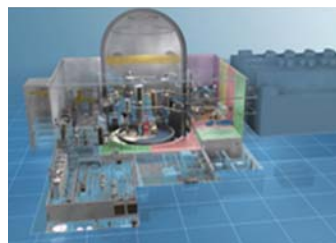

Nuclear Power Plant