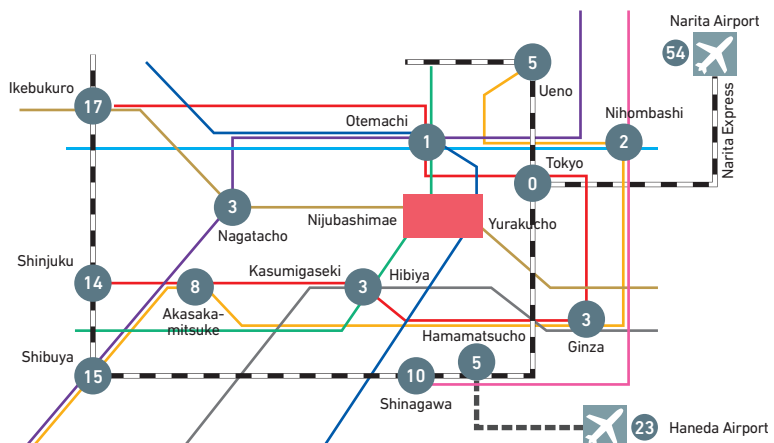

* Above travel times do not include time required for changing and waiting for trains. Also travel times may vary slightly depending on operation conditions.